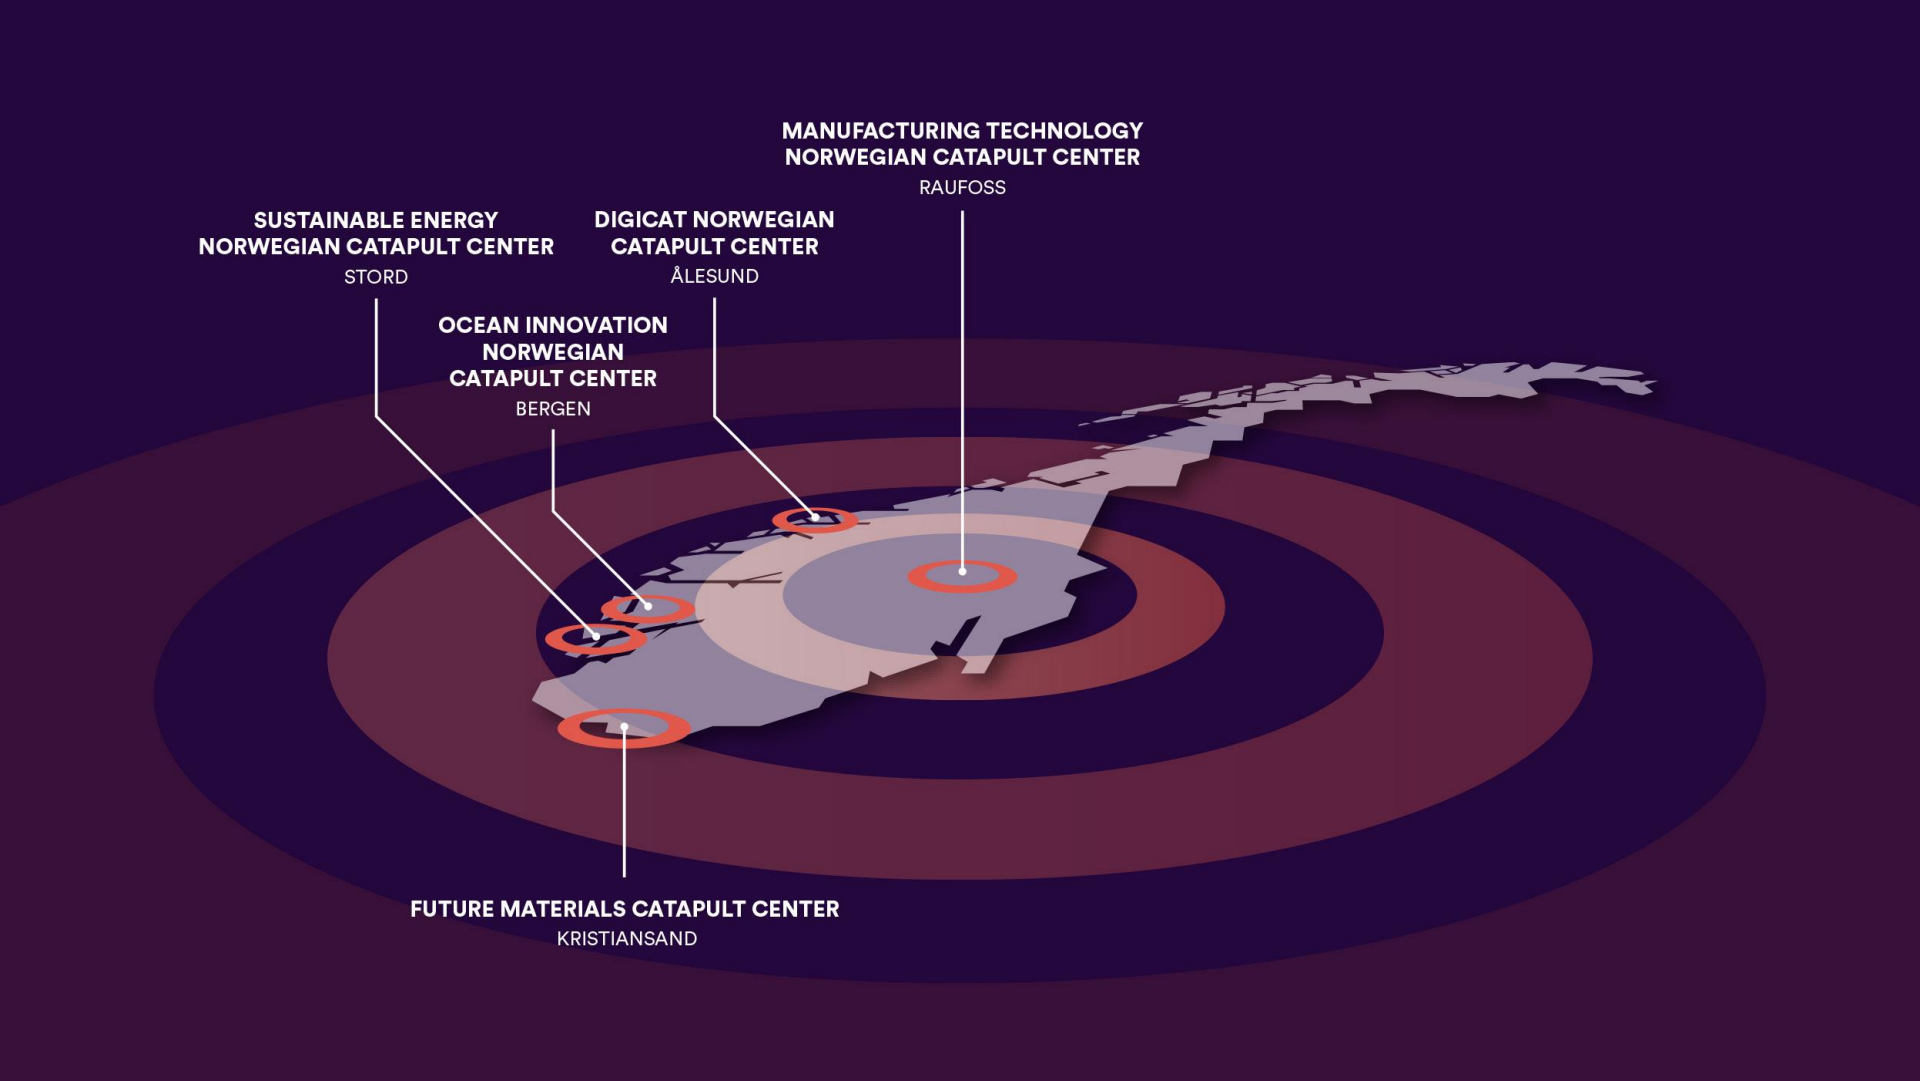

5 Markedsintroduksjon

Produsere modellen, distribuere, selge.

**SUSTAINABLE ENERGY
NORWEGIAN CATAPULT CENTER**
STORD

**DIGICAT NORWEGIAN
CATAPULT CENTER**
ÅLESUND

**MANUFACTURING TECHNOLOGY
NORWEGIAN CATAPULT CENTER**
RAUFOSS

**OCEAN INNOVATION
NORWEGIAN
CATAPULT CENTER**
BERGEN

FUTURE MATERIALS CATAPULT CENTER
KRISTIANSAND

Gjør veien fra idé til marked kortere

MANUFACTURING
TECHNOLOGY

NORWEGIAN
CATAPULT
CENTRE

FUTURE
MATERIALS

NORWEGIAN
CATAPULT
CENTRE

OCEAN
INNOVATION

NORWEGIAN
CATAPULT
CENTRE

SUSTAINABLE
ENERGY

NORWEGIAN
CATAPULT
CENTRE

DIGICAT

NORWEGIAN
CATAPULT
CENTRE

A close-up photograph of a white and black robotic hand peeling a green apple. The hand is positioned over a wooden cutting board, and a thin slice of apple skin is being removed. The background is slightly blurred, showing a kitchen sink and a wooden surface.